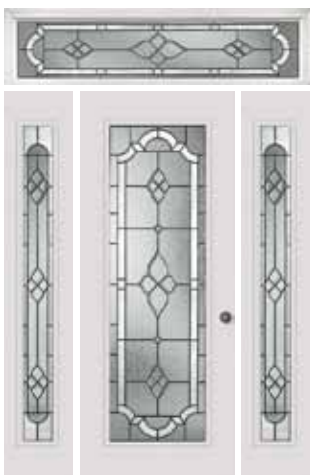

TRIPOLI

Group D

Patina Caming

Glue Chip Glass | Alabaster Glass | Glue Chip Cluster Bevels

Privacy Rating = 6