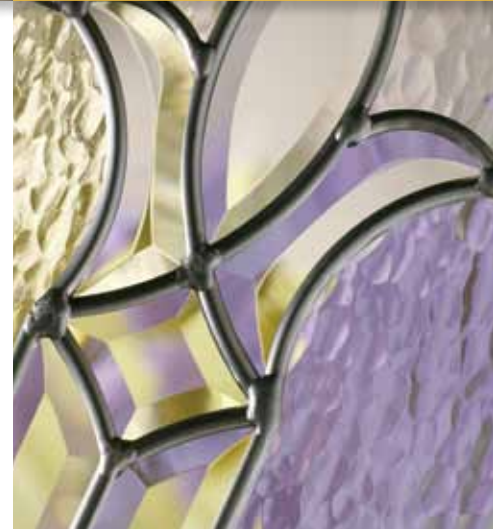

BRISTOL

Group C

Satin Nickel Caming

Clear Bevels | Granite Glass | Hammered Glass | Clear Cluster Bevels

Privacy Rating = 7

3/4 Oval Doorlights, Double Door 949-BT