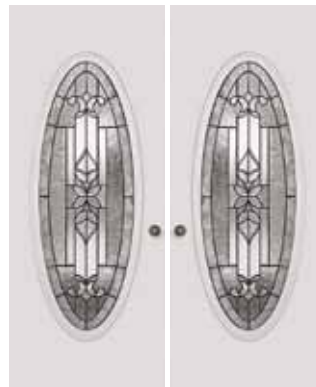

Full Oval Doorlights, Double Door 919-CD