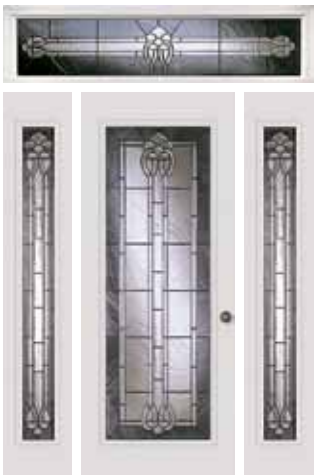

LEGACY MASTER

U.S. PATENT NO. D637328

Group A

Customize

Patina Caming

Clear Cluster Bevels | Clear & Gray Renaissance Glass

Privacy Rating = 3