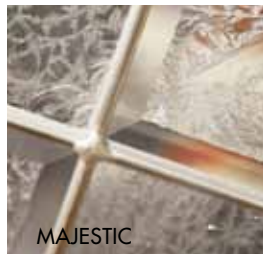

CLASSIC

Traditional designs with enduring appeal.

Styles change, but the Classics remain. These timeless designs are rooted in the great traditions of American architecture. Beautiful lines, sophisticated detailing, and deeply cut bevels create an understated ambiance that adds beauty and value to your home.

COLONIAL, VICTORIAN, COUNTRY, FRENCH PROVINCIAL
AND TRADITIONAL