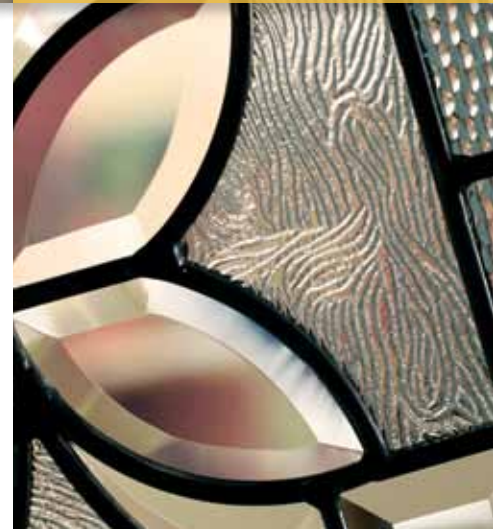

CADENCE GLASS DESIGN: 3/4 8"0" Doorlights, Double Door 607-CD

CADENCE

U.S. PATENT NO. D4827995

Group A

Patina Caming

Clear Bevel Cluster | Hammered Glass | Ripple Glass

Severe Weather® Doorglass

Privacy Rating = 5