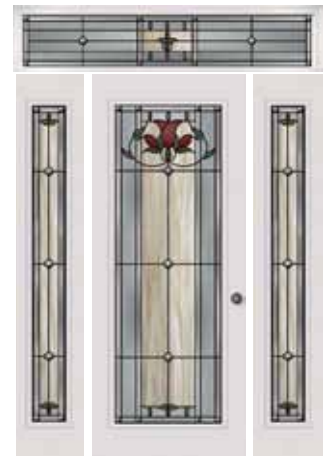

Full Doorlight **NEW 686-BLF**
Full Sidelights **NEW 694/690-BLF**
Rectangular Transom **NEW 521-BLF**

*Variation in color intensity, graining and swirl pattern make each handcrafted Bellflower design unique.