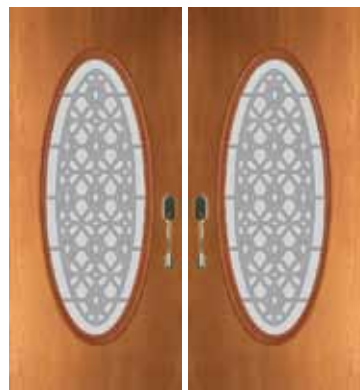

# NEW CASABLANCA

©2010 ODL

Group D

Dark Gray Silkscreen | Light Gray Silkscreen | Clear Glass

Privacy Rating = 8

Half Doorlight **NEW** 684-CSB  
Half Sidelights **NEW** 692-CSB

3/4 Oval Doorlights, Double Door  
**NEW** 949-CSB