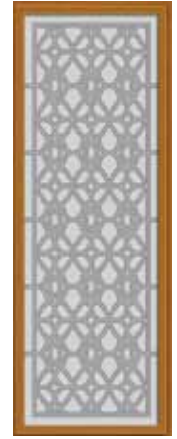

ARAGON GLASS DESIGN  
Oil-Rubbed Bronze Caming

ARAGON  
Oil-Rubbed Bronze

NEW BELLFLOWER  
Patina

NEW CASABLANCA  
Silkscreen

ARAGON GLASS DESIGN:  
Full Doorlight 686-AG, Full Sidelights 690/694-AG

ARAGON GLASS DESIGN:  
Full Doorlight 686-AG, Full Sidelights 690/694-AG

BELLFLOWER GLASS DESIGN:  
3/4 Doorlight 607-BLF, Full Sidelights 690/694-BLF

3/4 Twin Doorlight  
**NEW 422-BLF**

3/4 Doorlight **NEW 607-BLF**  
 3/4 Sidelight **NEW 422-BLF**

\*3'0" door only. Model 800 series Craftsman frames are a flat profile that is different from the traditional profile. Please note this when matching with sidelights.