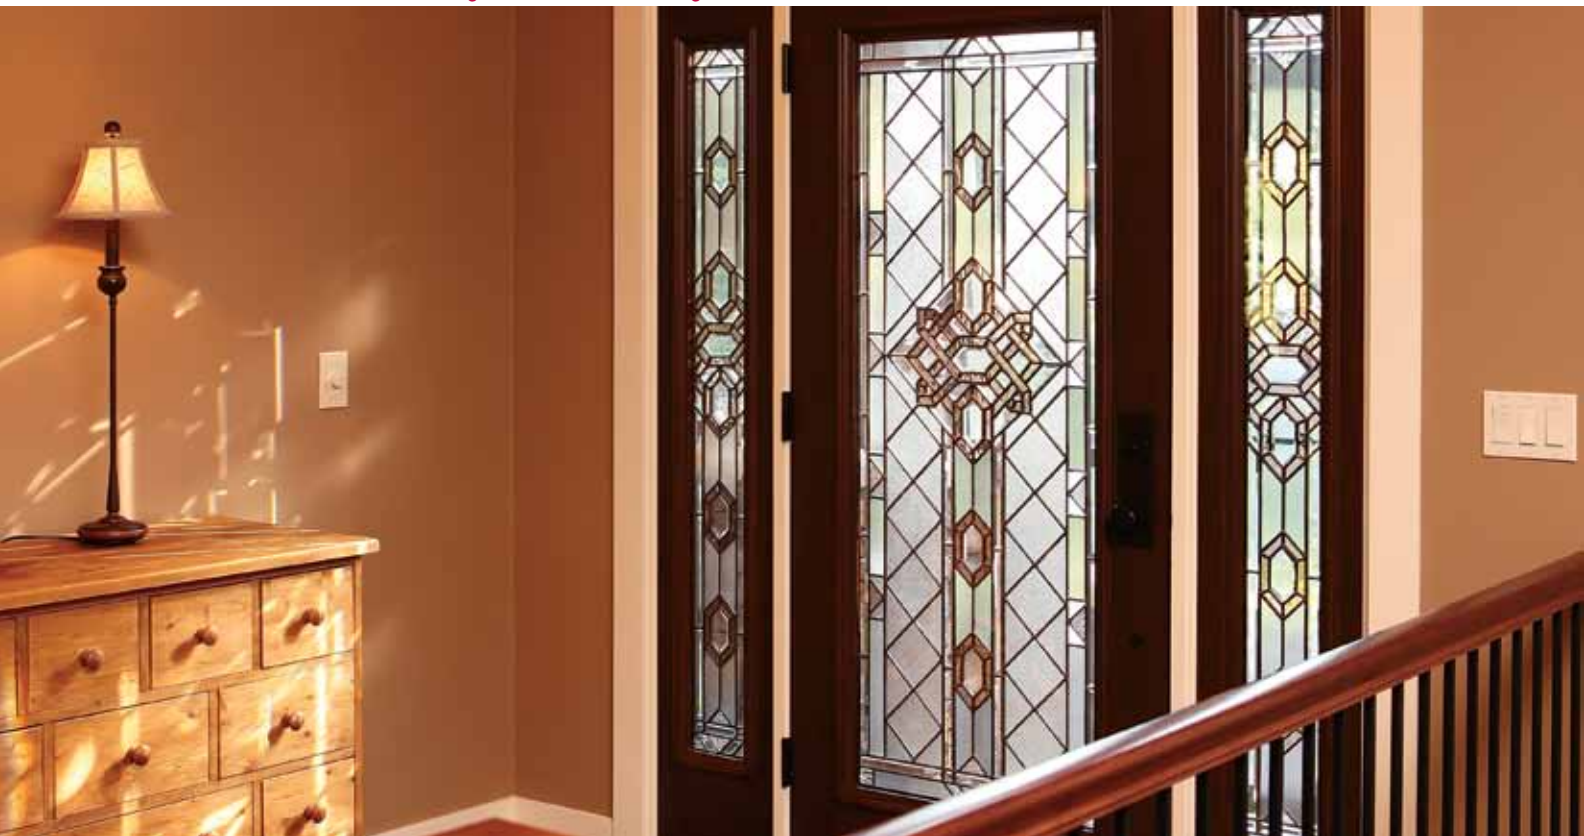

3/4 Doorlight 607-AG  
3/4 Sidelight 422-AG

Full Doorlights, Double Door 686-AG

Full Doorlight 686-AG  
Full Sidelights 694/690-AG  
Rectangular Transom 521-AG

ARAGON GLASS DESIGN: Full Doorlight 686-AG, Full Sidelights 694/690-AG