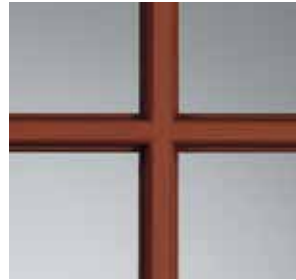

SIMULATED DIVIDED LIGHT

Craftsman Style

7/8" Grille

Traditional Style

1-1/8" Grille

Privacy Rating = 1

Craftsman Grille

Traditional Grille

CRAFTSMAN STYLE SDL

Rectangular
Craftsman Doorlight
817-SDL* 3-light

Rectangular Craftsman Doorlight
818-SDL* 6-light
Craftsman Full Sidelights
819-CL*

Camber Top
Craftsman Doorlight
815-SDL* 6-light

*3'0" door only. Model 800 series Craftsman frames are a flat profile that is different from the traditional profile. Please note this when matching with sidelights.