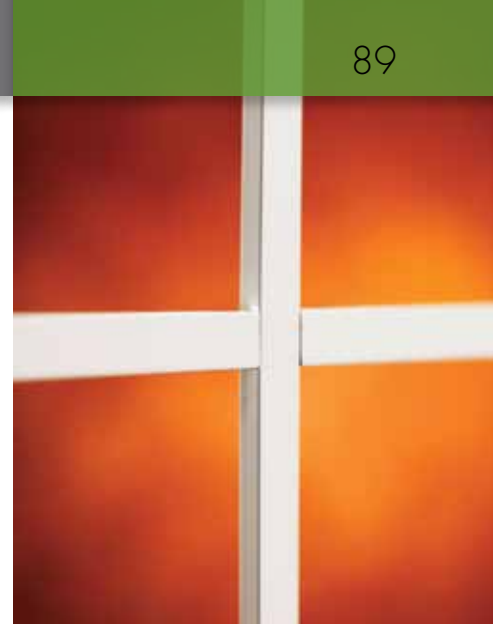

CRAFTSMAN STYLE SDL

Rectangular
Craftsman Doorlight
817-SDL* 3-light

Rectangular Craftsman Doorlight
818-SDL* 6-light
Craftsman Full Sidelights
819-CL*

Camber Top
Craftsman Doorlight
815-SDL* 6-light

*3'0" door only. Model 800 series Craftsman frames are a flat profile that is different from the traditional profile. Please note this when matching with sidelights.

686/687-GBG78 15-light
694/690-GBG78 5-light

684-GBG78 4-light
692-GBG78 2-light

607-GBG78 4-light
422-GBG78 2-light

607-GBG78 6-light
(white only)
422-GBG78 3-light
(white only)

686-GBG78 8-light
694-GBG78 4-light

612/496/487-GBG78
8'0" 12-light

612/496-GBG78
8'0" 18-light
493-GBG78
8'0" 6-light

STANDARD GRILLE

5/8" Grille (GBG)
Available in Champagne, Bronze, or White

*Models 600/601 and GBG Transoms are white only.