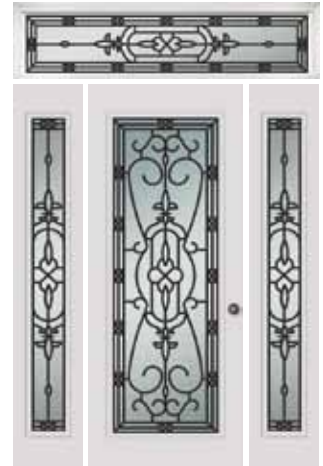

Full Doorlight 686/687-JA
Full Sidelights 694/690-JA
Rectangular Transom 507/521-JA