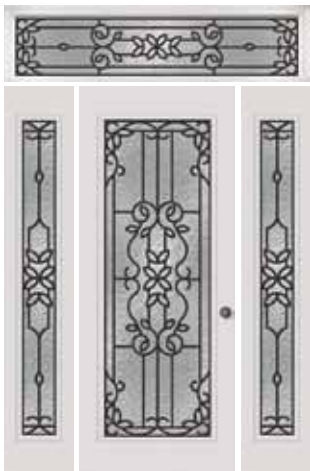

Full Doorlight 686-MD
Full Sidelights 694/690-MD
Rectangular Transom
506/507-MD