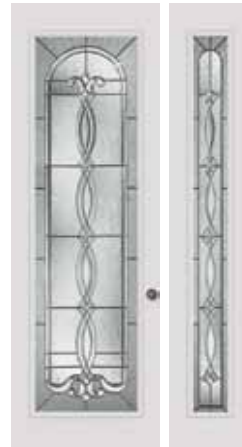

CATALINA

PARIS GLASS DESIGN
PATINA CAMING

MEDITERRANEAN GLASS DESIGN: 3/4 Doorlight 607-MD, 3/4 Sidelights 422-MD

JACINTO
Wrought Iron

AVANT
Black Chrome

MEDITERRANEAN
Wrought Iron

CATALINA
Bronze Vein Wrought Iron

Full Doorlight 686/687-JA
Full Sidelights 694/690-JA
Rectangular Transom 507/521-JA

JACINTO GLASS DESIGN: Full 8'0" Doorlights, Double Door 612-JA

AVANT

©2003 ODL

Group B

Black Chrome Caming
Clear Cluster Bevels | Eaton Glass | Granite Glass

Full Doorlight 686-AV
Full Sidelights 694/690-AV
Elliptical Transom 578-AV

Half Doorlight 684-AV
Half Sidelight 692-AV

Slim Oval Doorlight
969-AV

Full 8'0" Doorlight 612-AV
Full 8'0" Sidelight 493-AV

3/4 Doorlight 607-AV
3/4 Sidelight 422-AV